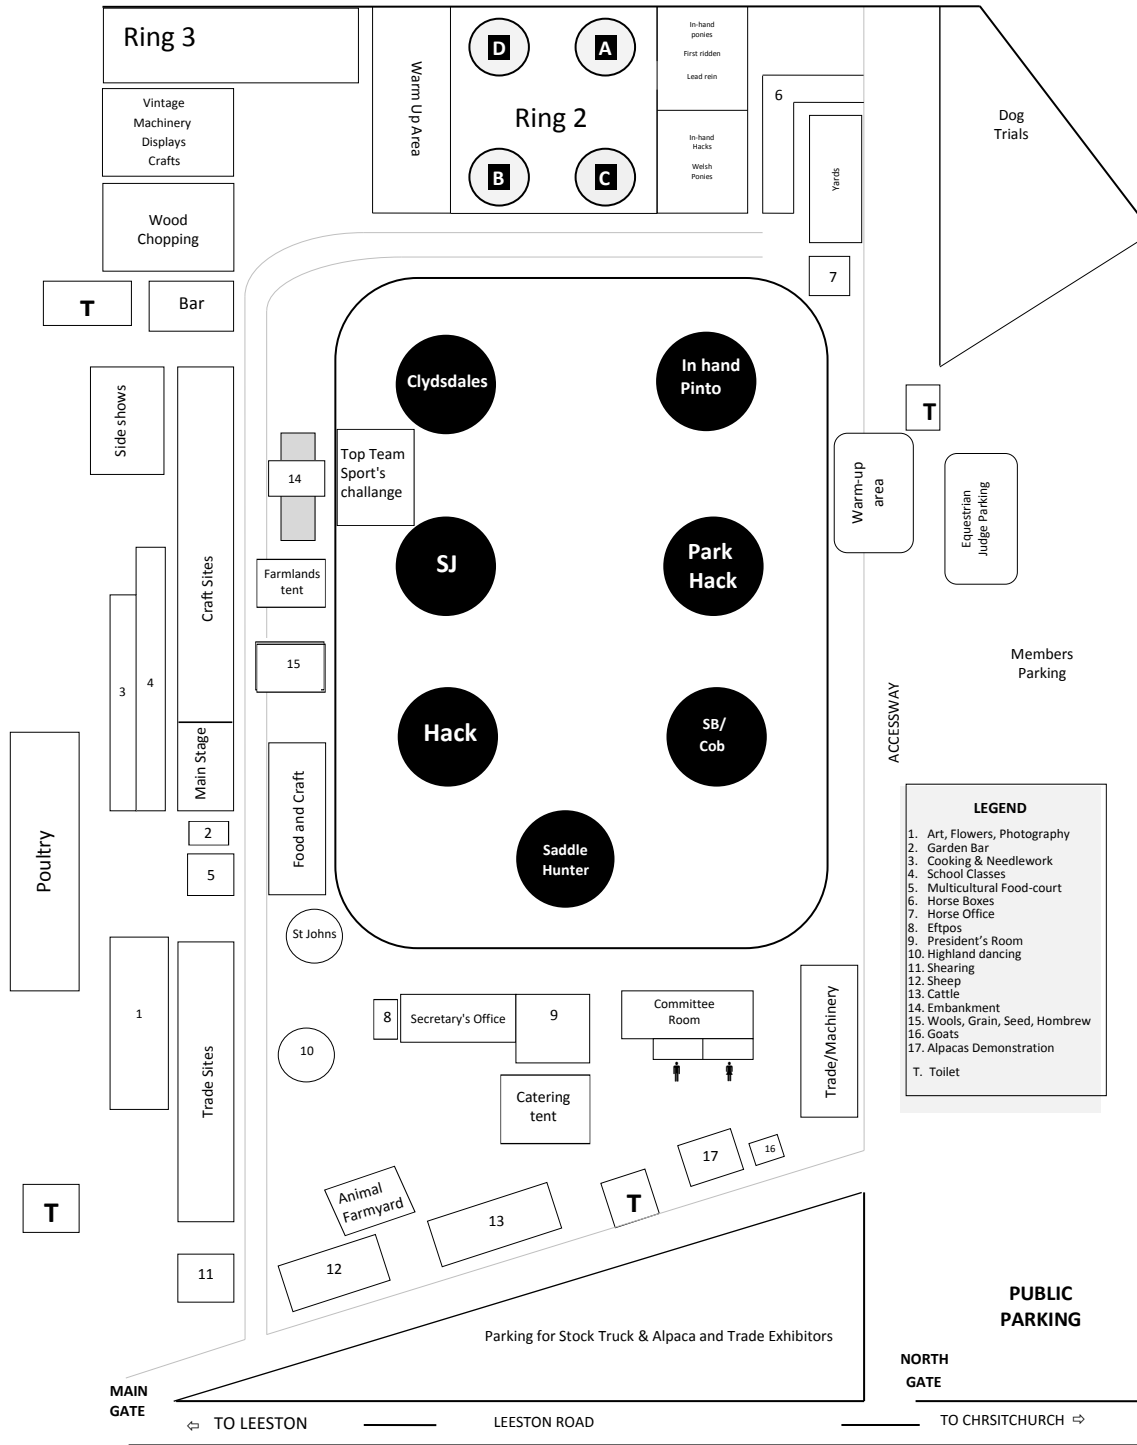

# ELLESMERE A & P SHOWGROUNDS

- LEGEND**
- 1. Art, Flowers, Photography
  - 2. Garden Bar
  - 3. Cooking & Needlework
  - 4. School Classes
  - 5. Multicultural Food-court
  - 6. Horse Boxes
  - 7. Horse Office
  - 8. Eftpos
  - 9. President's Room
  - 10. Highland dancing
  - 11. Shearing
  - 12. Sheep
  - 13. Cattle
  - 14. Embankment
  - 15. Wools, Grain, Seed, Hombrew
  - 16. Goats
  - 17. Alpacas Demonstration
  - T. Toilet

NORTH  
GATE