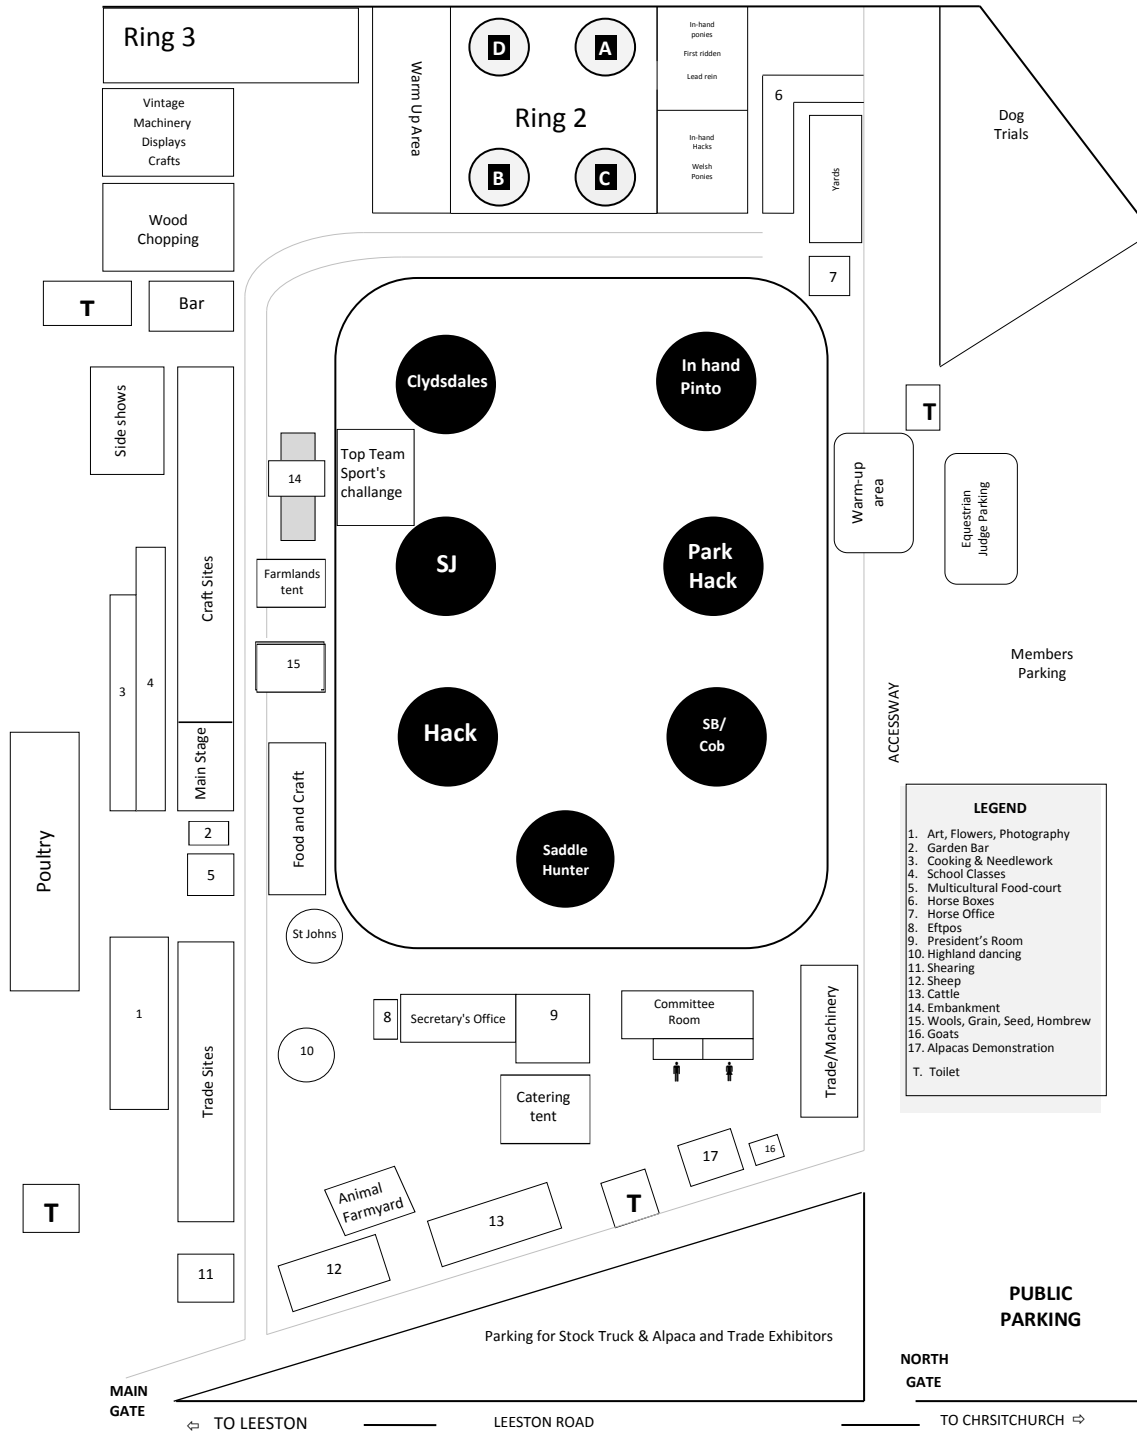

ELLESMERE A & P SHOWGROUNDS

- LEGEND**
- 1. Art, Flowers, Photography
 - 2. Garden Bar
 - 3. Cooking & Needlework
 - 4. School Classes
 - 5. Multicultural Food-court
 - 6. Horse Boxes
 - 7. Horse Office
 - 8. Eftpos
 - 9. President's Room
 - 10. Highland dancing
 - 11. Shearing
 - 12. Sheep
 - 13. Cattle
 - 14. Embankment
 - 15. Wools, Grain, Seed, Hombrew
 - 16. Goats
 - 17. Alpacas Demonstration
 - T. Toilet